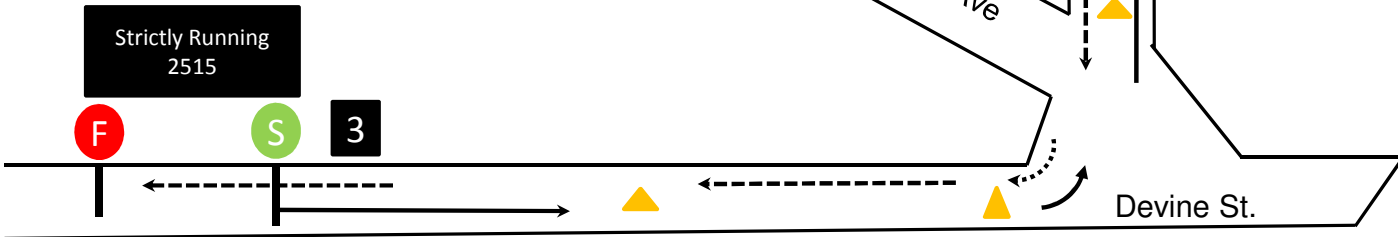

Cold Winter's Day 5k

Measured by: Matt Jensen
 Measured Date: 4/14/2019
 Designed by: iSMBJude, LLC

Location: 2515 Devine St, Columbia, SC

List of Measured Points

Start: N side, In line with 2615 Devine St. Front Door
1 mile: E side, 38'2" S of 832 Adger St. Front Door
2 mile: W side, 36'7" N of 832 Adger St. Front Door
3 mile: N side, 14'6" E of 2617 Devine St. Front Door
Finish: N side, 13', E of 2515 Devine St. Front Door

- NOTES & RESTRICTIONS**
1. Not to Scale
 2. Not all cross streets are illustrated
 3. Except where otherwise noted course has been measured on the shortest possible route using full width of the road to within 18" of curbs and other defined edges.
 4. Cone = ▲
 5. Finish Line Path = - - - - ->
 6. Water = H2O

Elevation
 Start: 268'
 Finish: 276'
 Lowest: 263'
 Highest: 306'

Finish Detail

Start Detail