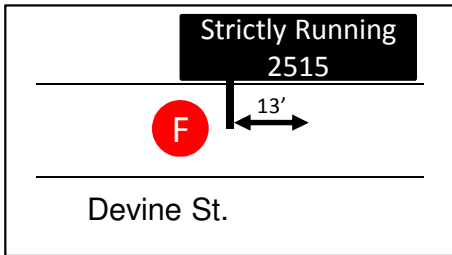

Cold Winter's Day 5k

Measured by: Matt Jensen
 Measured Date: 4/14/2019
 Designed by: iSMBJude, LLC

Location: 2515 Devine St, Columbia, SC

List of Measured Points

Start: N side, In line with 2615 Devine St. Front Door
1 mile: E side, 38'2" S of 832 Adger St. Front Door
2 mile: W side, 36'7" N of 832 Adger St. Front Door
3 mile: N side, 14'6" E of 2617 Devine St. Front Door
Finish: N side, 13', E of 2515 Devine St. Front Door

- NOTES & RESTRICTIONS**
1. Not to Scale
 2. Not all cross streets are illustrated
 3. Except where otherwise noted course has been measured on the shortest possible route using full width of the road to within 18" of curbs and other defined edges.
 4. Cone = ▲
 5. Finish Line Path = - - - - ->
 6. Water = H2O

Elevation
 Start: 268'
 Finish: 276'
 Lowest: 263'
 Highest: 306'

Finish Detail

Start Detail