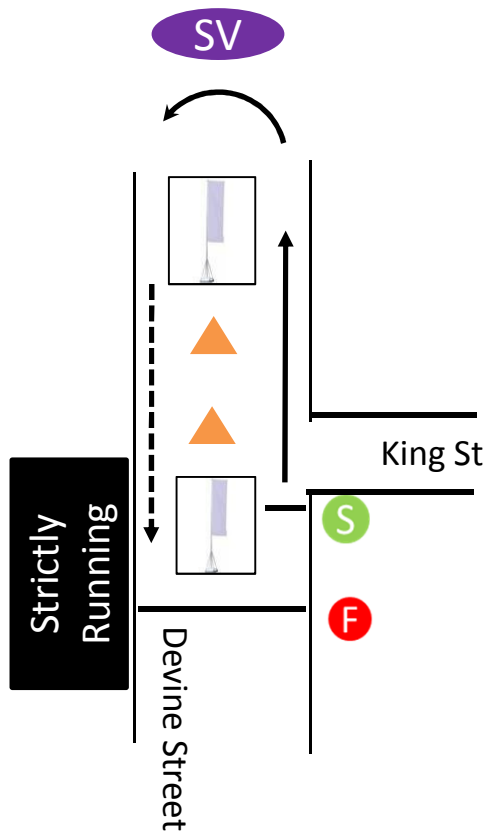

Mother Day Youth Fun Run

Measured by: Strictly Running

Measured Date: TBD

Designed by: TBD

= cones

= Volunteer

= Flag

Start/Finish Detail

NOTES & RESTRICTIONS

1. Not to Scale
2. Not all cross streets are illustrated
3. Except where otherwise noted course has been measured on the shortest possible route using full width of the road to within 18" of curbs and other defined edges.
4. Cone = 
5. Going to the Finish Line = 