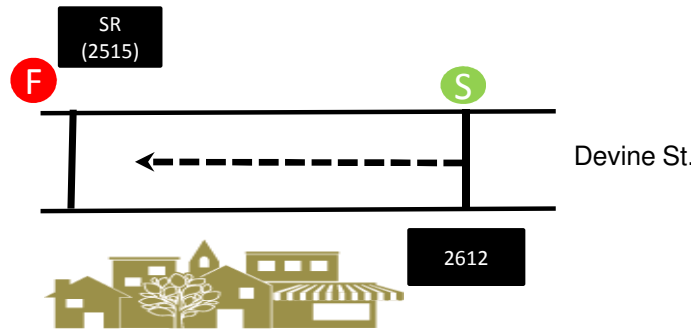

Rudolph Youth Fun Run

Measured by Selwyn Blake

Measured Date: 10/13/19

Designed by: iSMBJude, Inc

Location: 2515 Devine St, Columbia, SC

Start/Finish Detail

Elevation
 Start: 283ft
 Finish: 283ft
 Lowest: 283ft
 Highest: 283ft

List of Measured Points
 Start: N side of Devine St, Inline with Building #2612 Front Door
 Finish: N side, 13' E of 2515 Devine St Front Door

NOTES & RESTRICTIONS

1. Not to Scale
2. Not all cross streets are illustrated
3. Except where otherwise noted course has been measured on the shortest possible route using full width of the road to within 18" of curbs and other defined edges.
4. Going to the Finish Line = - - - ->
5. Cone = ▲
6. Water = H2O