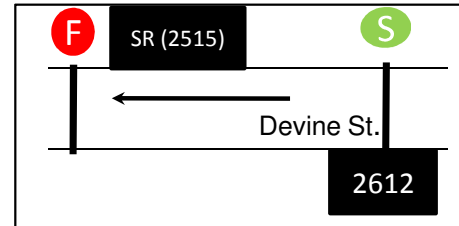

Rudolph Youth Fun Run

Measured by Selwyn Blake

Measured Date: 10/13/19

Designed by: iSMBJude, Inc

Location: 2515 Devine St, Columbia, SC

Start/Finish Detail

Elevation
 Start: 283ft
 Finish: 283ft
 Lowest: 283ft
 Highest: 283ft

List of Measured Points
 Start: N side of Devine St, Inline with Building #2612 Front Door
 Finish: N side, 13' E of 2515 Devine St Front Door

NOTES & RESTRICTIONS

1. Not to Scale
2. Not all cross streets are illustrated
3. Except where otherwise noted course has been measured on the shortest possible route using full width of the road to within 18" of curbs and other defined edges.
4. Going to the Finish Line = - - - ->
5. Cone = ▲
6. Water = H2O