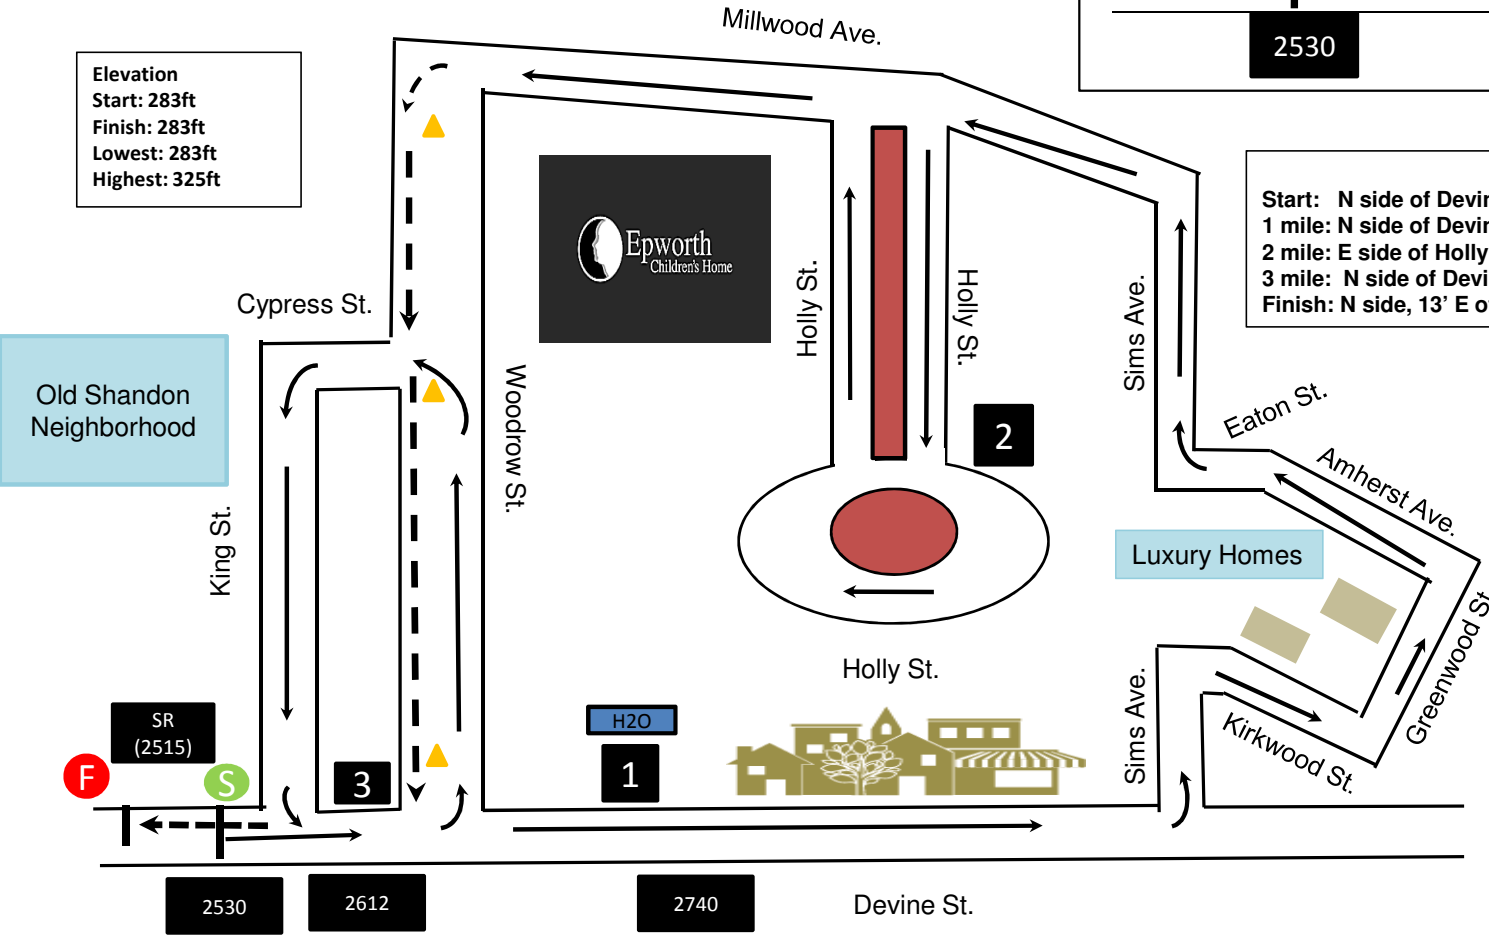

Santa Claus 5k  
 Measured by Selwyn Blake  
 Measured Date: 10/13/19  
 Designed by: iSMBJude, Inc

Location: 2515 Devine St, Columbia, SC

Elevation  
 Start: 283ft  
 Finish: 283ft  
 Lowest: 283ft  
 Highest: 325ft

**List of Measured Points**  
 Start: N side of Devine St, Inline with Building #2530 Front Door  
 1 mile: N side of Devine St, 27'9" E of Building #2740.  
 2 mile: E side of Holly St, Inline with W.E. Sellar Dining Hall Front Door  
 3 mile: N side of Devine St, Inline with Building #2612 Front Door  
 Finish: N side, 13' E of 2515 Devine St Front Door

**NOTES & RESTRICTIONS**

1. Not to Scale
2. Not all cross streets are illustrated
3. Except where otherwise noted course has been measured on the shortest possible route using full width of the road to within 18" of curbs and other defined edges.
4. Going to the Finish Line = - - - - ->
5. Cone = ▲
6. Water = H2O