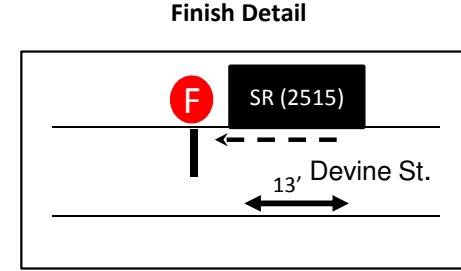

Santa Claus 5k  
 Measured by Selwyn Blake  
 Measured Date: 10/13/19  
 Designed by: iSMBJude, Inc

Location: 2515 Devine St, Columbia, SC

Elevation  
 Start: 283ft  
 Finish: 283ft  
 Lowest: 283ft  
 Highest: 325ft

**List of Measured Points**  
 Start: N side of Devine St, Inline with Building #2530 Front Door  
 1 mile: N side of Devine St, 27'9" E of Building #2740.  
 2 mile: E side of Holly St, Inline with W.E. Sellar Dining Hall Front Door  
 3 mile: N side of Devine St, Inline with Building #2612 Front Door  
 Finish: N side, 13' E of 2515 Devine St Front Door

**NOTES & RESTRICTIONS**

1. Not to Scale
2. Not all cross streets are illustrated
3. Except where otherwise noted course has been measured on the shortest possible route using full width of the road to within 18" of curbs and other defined edges.
4. Going to the Finish Line = - - - - ->
5. Cone = ▲
6. Water = H2O