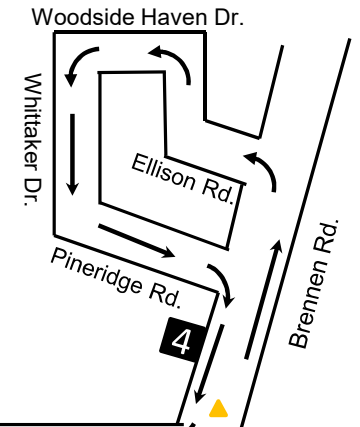

Get In The Pink 10k

Measured by: Matt Jensen
 Measured Date: 4/14/2019
 Designed by: iSMBJude, LLC

List of Measured Points

- Start:** N Side, 33ft W of 2501 Devine St. Front Door
- 1 mile:** N side, In line with pole C-79850 on Devine St.
- 2 mile:** W side, 15ft N of 7 Heathwood Cir. Front Door
- 3 mile:** S side, 17ft E of 4332 Devereaux Rd. Front Door
- 4 mile:** N side, in line with 1214 Brennen Rd. Front Door
- 5 mile:** N side, 24ft W of 3412 Devereaux St. Front Door
- 6 mile:** N side, 18ft E of 2712 Devine St. Front Door
- Finish:** N side 13ft E of 2515 Devine St. Front Door

Elevation
 Start: 274'
 Finish: 276'
 Lowest: 221'
 Highest: 306'

NOTES & RESTRICTIONS

1. Not to Scale
2. Not all cross streets are illustrated
3. Except where otherwise noted course has been measured on the shortest possible route using full width of the road to within 18" of curbs and other defined edges.
4. Cone = ▲
5. Finish Line = - - - - ->
6. Water = [H2O]