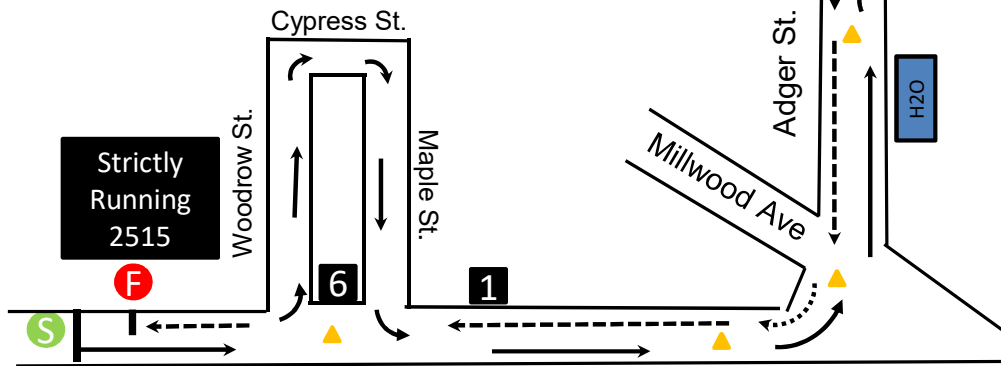

Get In The Pink 10k

Measured by: Matt Jensen
 Measured Date: 4/14/2019
 Designed by: iSMBJude, LLC

List of Measured Points

- Start:** N Side, 33ft W of 2501 Devine St. Front Door
- 1 mile:** N side, In line with pole C-79850 on Devine St.
- 2 mile:** W side, 15ft N of 7 Heathwood Cir. Front Door
- 3 mile:** S side, 17ft E of 4332 Devereaux Rd. Front Door
- 4 mile:** N side, in line with 1214 Brennen Rd. Front Door
- 5 mile:** N side, 24ft W of 3412 Devereaux St. Front Door
- 6 mile:** N side, 18ft E of 2712 Devine St. Front Door
- Finish:** N side 13ft E of 2515 Devine St. Front Door

Elevation
 Start: 274'
 Finish: 276'
 Lowest: 221'
 Highest: 306'

NOTES & RESTRICTIONS

1. Not to Scale
2. Not all cross streets are illustrated
3. Except where otherwise noted course has been measured on the shortest possible route using full width of the road to within 18" of curbs and other defined edges.
4. Cone = ▲
5. Finish Line = - - - - ->
6. Water = [H2O]