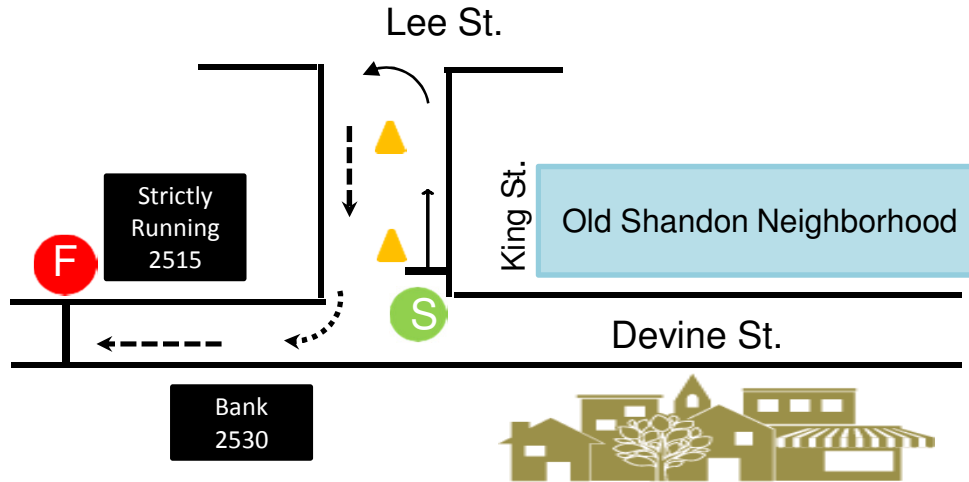

# Leprechaun Youth Fun Run

Measured by: Selwyn Blake

Measured Date: TBD

Designed by: iSMBJude, LLC

**Location: 2515 Devine St, Columbia, SC**

### List of Measured Points

**Start: E side King St,**

**Turn Around: Center of Lee St.**

**Finish: N side Devine St. 13'0" E of Building #2515**

### NOTES & RESTRICTIONS

1. Not to Scale
2. Not all cross streets are illustrated
3. Except where otherwise noted course has been measured on the shortest possible route using full width of the road to within 18" of curbs and other defined edges.
4. Cone = 
5. Water = 
6. Finish Line Path = 