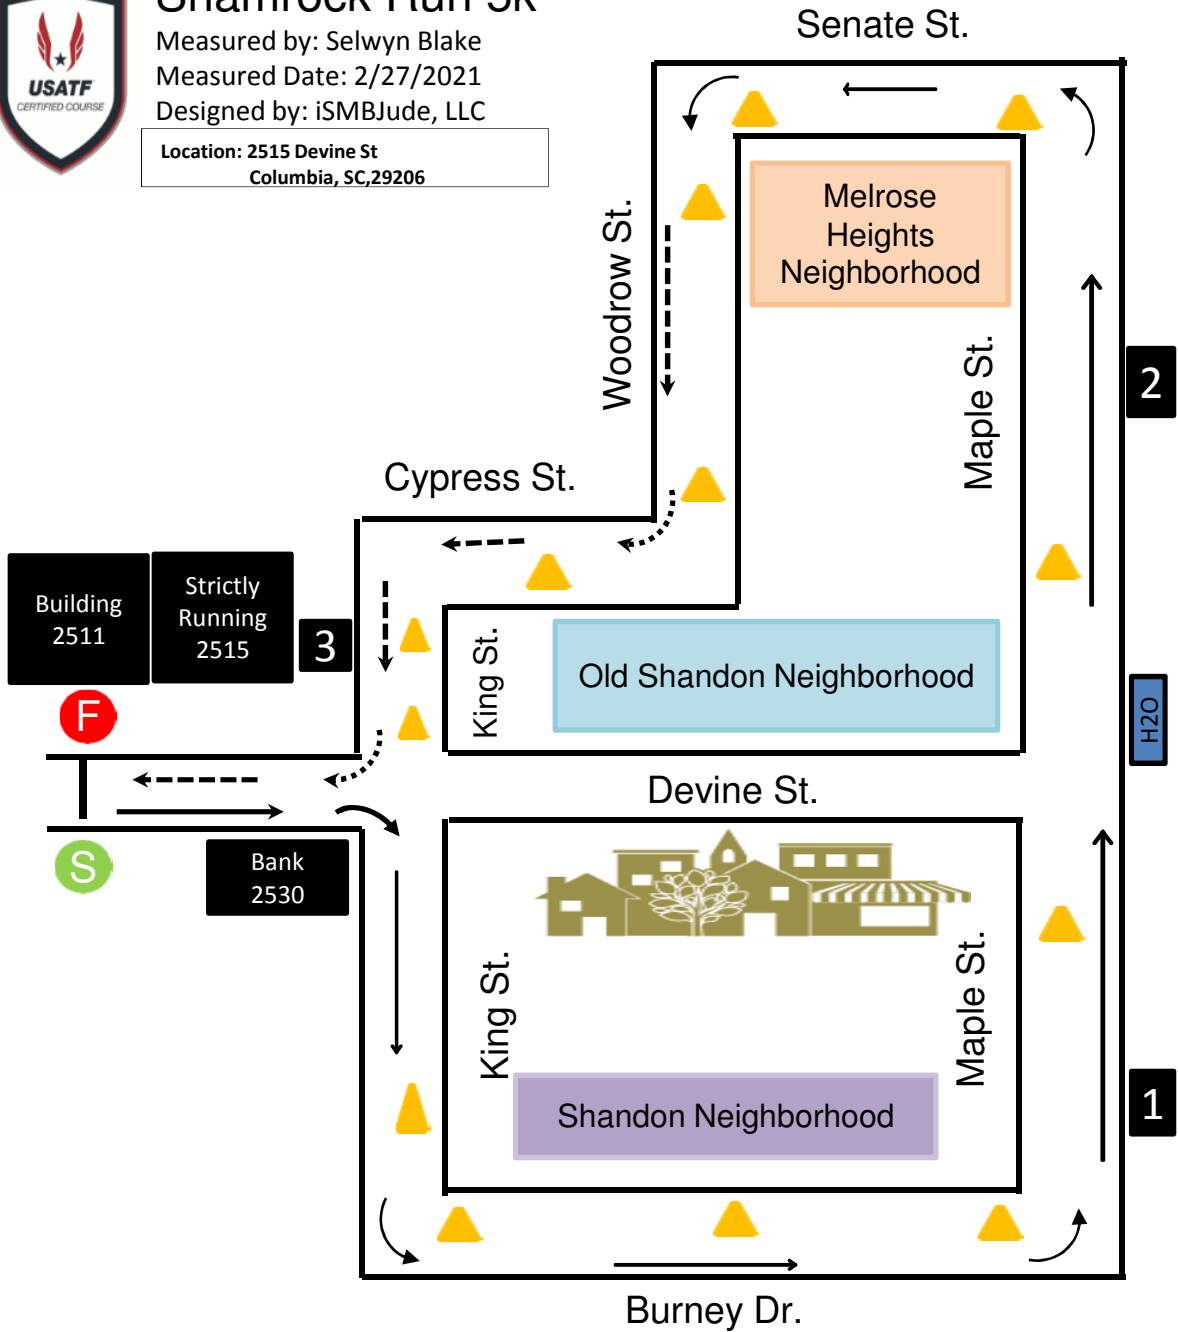

Shamrock Run 5k

Measured by: Selwyn Blake
 Measured Date: 2/27/2021
 Designed by: iSMBJude, LLC

Location: 2515 Devine St
 Columbia, SC, 29206

Elevation
 Start: 260ft
 Finish: 276ft
 Highest: 305ft
 Lowest: 276ft

- List of Measured Points**
- S: S side, Inline with 2511 Devine St. Front Door
 - 1 m: E side, Maple and Monroe St.
 - 2 m: E side, 32'9" N of 1306 Maple St. Front Door
 - 3 m: W side, Inline 721 King St. Front Door
 - F: N side, Inline with 2511 Devine St. Front Door

- NOTES & RESTRICTIONS**
1. Not to Scale
 2. Not all cross streets are illustrated
 3. Except where otherwise noted course has been measured on the shortest possible route using full width of the road to within 18" of curbs and other defined edges.
 4. Cone =
 5. Water =
 6. Finish Line Path =

Start/Finish Detail