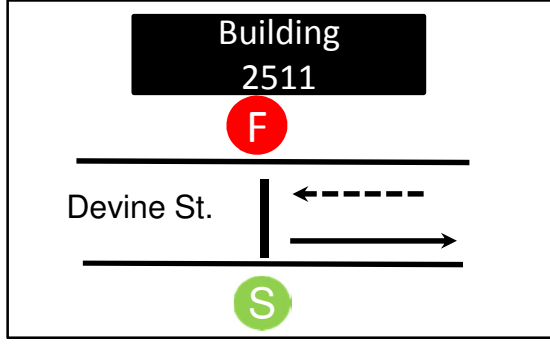

Shamrock Run 5k

Measured by: Selwyn Blake
 Measured Date: 2/27/2021
 Designed by: iSMBJude, LLC

Location: 2515 Devine St
 Columbia, SC, 29206

Elevation
 Start: 260ft
 Finish: 276ft
 Highest: 305ft
 Lowest: 276ft

- List of Measured Points**
- S: S side, Inline with 2511 Devine St. Front Door
 - 1 m: E side, Maple and Monroe St.
 - 2 m: E side, 32'9" N of 1306 Maple St. Front Door
 - 3 m: W side, Inline 721 King St. Front Door
 - F: N side, Inline with 2511 Devine St. Front Door

- NOTES & RESTRICTIONS**
1. Not to Scale
 2. Not all cross streets are illustrated
 3. Except where otherwise noted course has been measured on the shortest possible route using full width of the road to within 18" of curbs and other defined edges.
 4. Cone =
 5. Water =
 6. Finish Line Path =