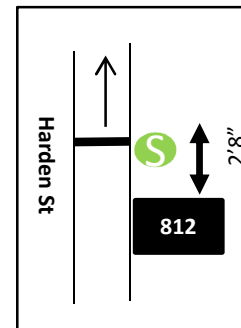

Hero Hustle 5k

Columbia, SC 29205

Measured by: Selwyn Blake

gstrictlyrunnin@sc.rr.com

Measured Date: 8/23/2023

Designed by : All Good Books

NOTES & RESTRICTIONS

1. Not to Scale
2. Not all cross streets are illustrated
3. **Except where otherwise noted course has been measured on the shortest possible route using full width of the road to within 12" of curbs and other defined edges.**
4. Cone =
5. Going to the Finish Line =
6. Water Stop =

List of Measured Points

- Start: E side, 2'8" N of Building 812, Harden St Front Door
- 1 mile: E side, inline with 616 Harden St Front Door
- 2 mile: E side, 21'3" S of Pole# 569045 Woodrow St
- 3 mile: E side, 41'6" N of Pole# 0705053, Pavillion St
- Finish: E side, inline with 734-B Harden St Front Door

Elevation
 Start: 224'
 Finish: 222'
 Lower: 205'
 Highest: 304'

Start Detail

Finish Detail