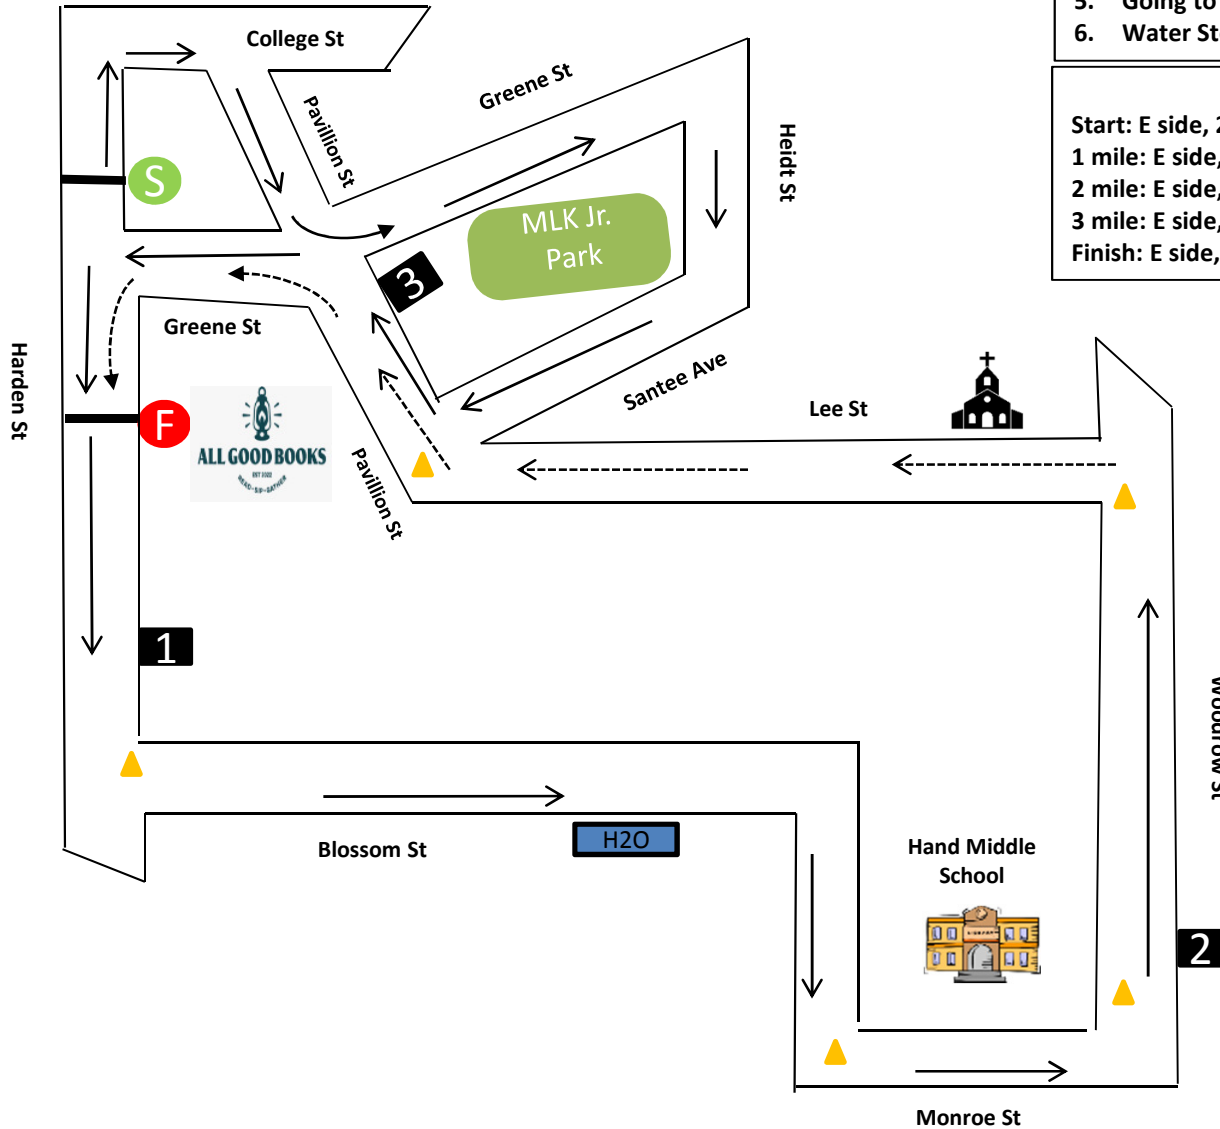

Hero Hustle 5k

Columbia, SC 29205

Measured by: Selwyn Blake

gstrictlyrunnin@sc.rr.com

Measured Date: 8/23/2023

Designed by : All Good Books

NOTES & RESTRICTIONS

1. Not to Scale
2. Not all cross streets are illustrated
3. **Except where otherwise noted course has been measured on the shortest possible route using full width of the road to within 12" of curbs and other defined edges.**
4. Cone =
5. Going to the Finish Line =
6. Water Stop =

List of Measured Points

- Start: E side, 2'8" N of Building 812, Harden St Front Door
- 1 mile: E side, inline with 616 Harden St Front Door
- 2 mile: E side, 21'3" S of Pole# 569045 Woodrow St
- 3 mile: E side, 41'6" N of Pole# 0705053, Pavillion St
- Finish: E side, inline with 734-B Harden St Front Door

Elevation
 Start: 224'
 Finish: 222'
 Lower: 205'
 Highest: 304'

Start Detail

Finish Detail