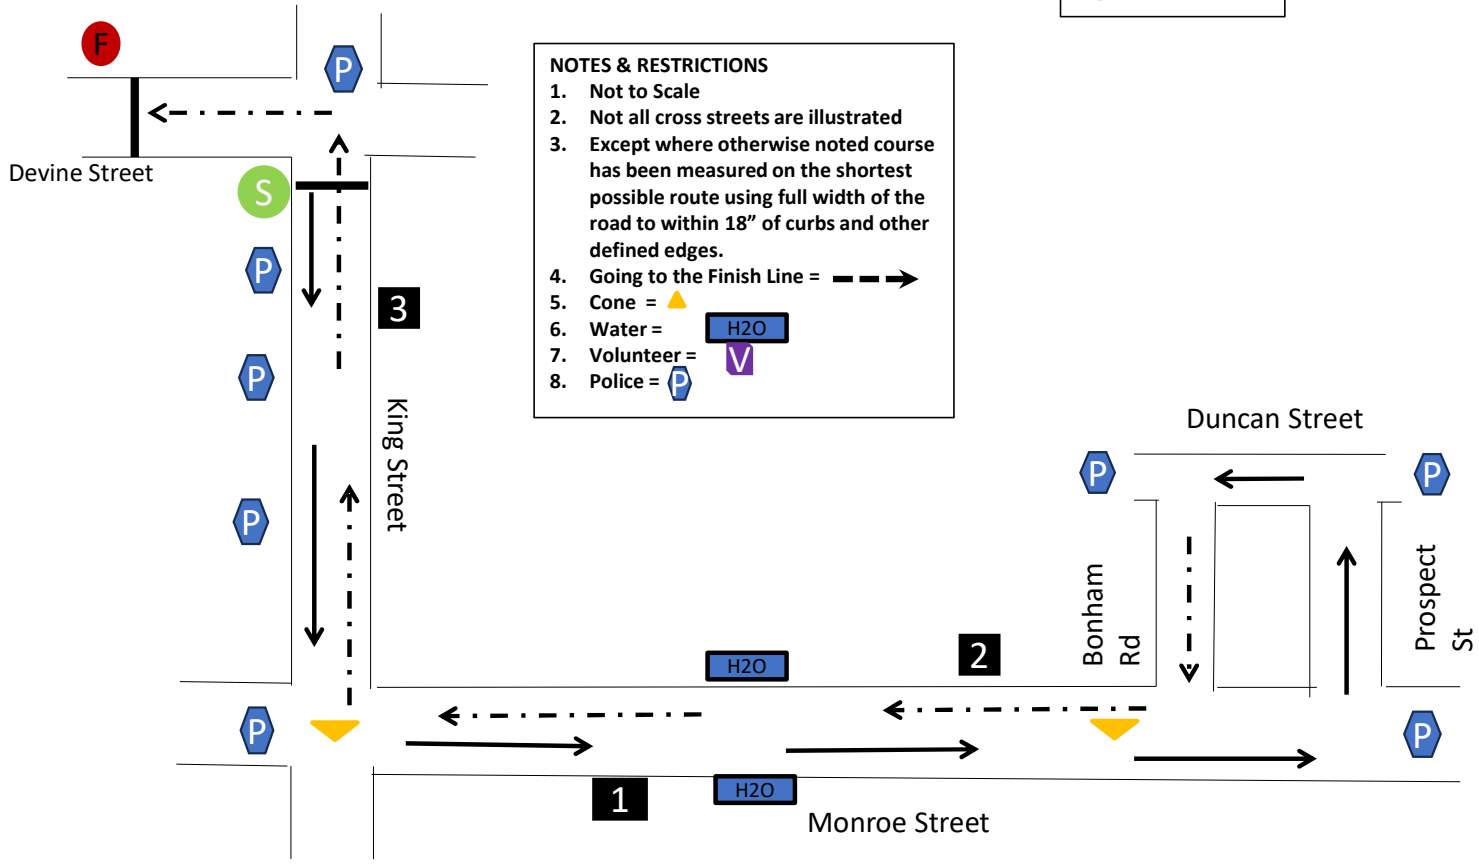

# Hot Summer's Night 5k

Measured by Name

Measured Date: Date

Designed by : iSMBJude, Inc

Elevation
Start: 280ft
Finish: 280ft
Lower: 270ft
Highest: 310ft

- NOTES & RESTRICTIONS**
1. Not to Scale
  2. Not all cross streets are illustrated
  3. Except where otherwise noted course has been measured on the shortest possible route using full width of the road to within 18" of curbs and other defined edges.
  4. Going to the Finish Line = - - - - ->
  5. Cone = ▲
  6. Water = H2O
  7. Volunteer = V
  8. Police = P