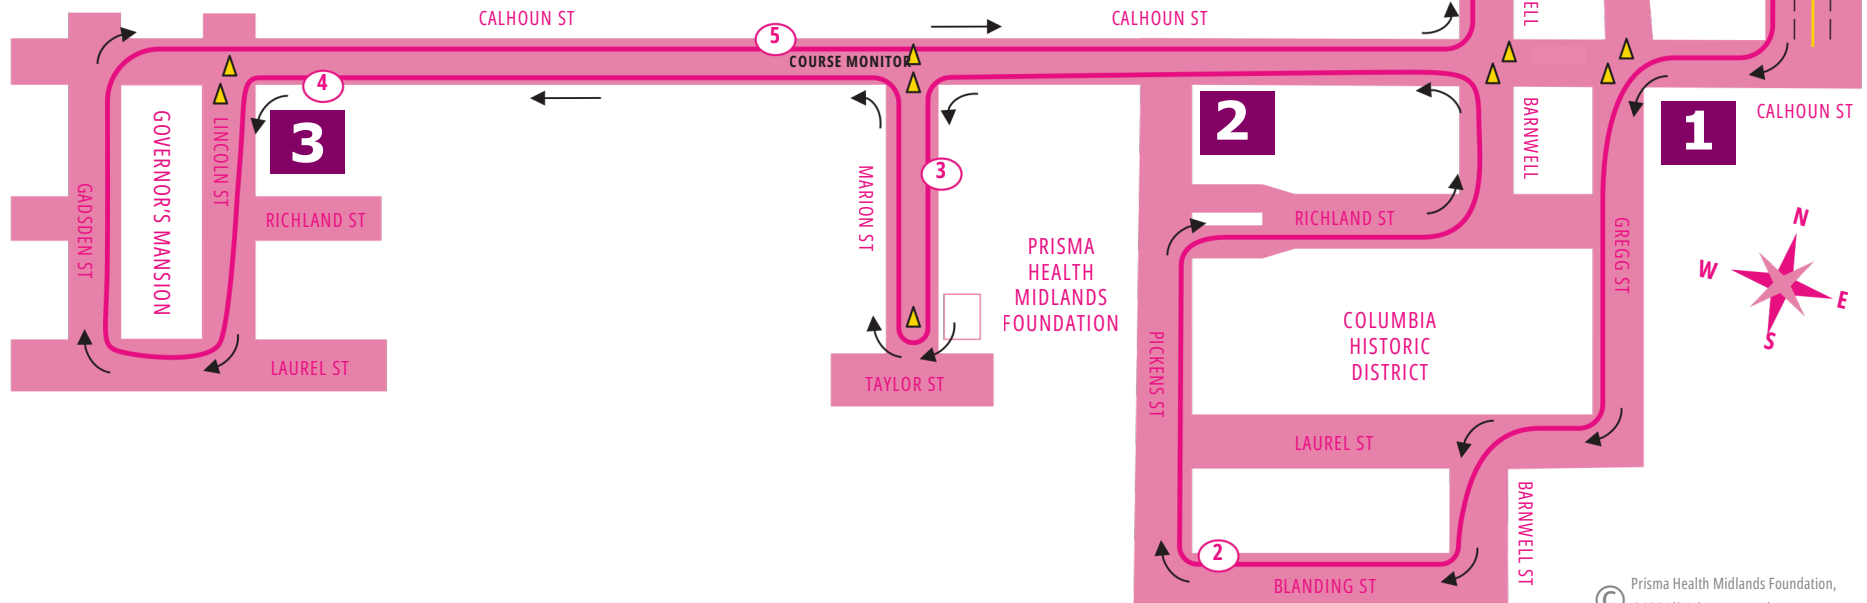

WALK FOR LIFE & FAMOUSLY HOT PINK 10K + 5K

FAMOUSLY HOT PINK 10K ROUTE

Water Stations

© Prisma Health Midlands Foundation, 2025 All rights reserved