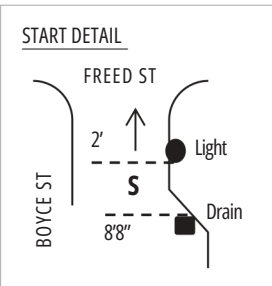

## FAMOUSLY HOT PINK 10K ROUTE

August 2025 by Ken Lowden  
RunOnSC@yahoo.com

**ELEVATION**

Start:	79.3 m
Finish:	76.5 m
Highest:	93 m
Lowest:	66 m

© Prisma Health Midlands Foundation, 2025 All rights reserved