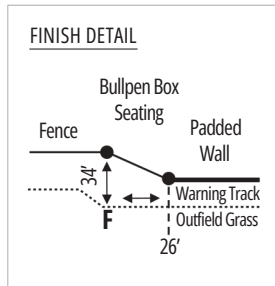

## FAMOUSLY HOT PINK 10K ROUTE

August 2025 by Ken Lowden  
RunOnSC@yahoo.com

**ELEVATION**

Start:	79.3 m
Finish:	76.5 m
Highest:	93 m
Lowest:	66 m

© Prisma Health Midlands Foundation, 2025 All rights reserved