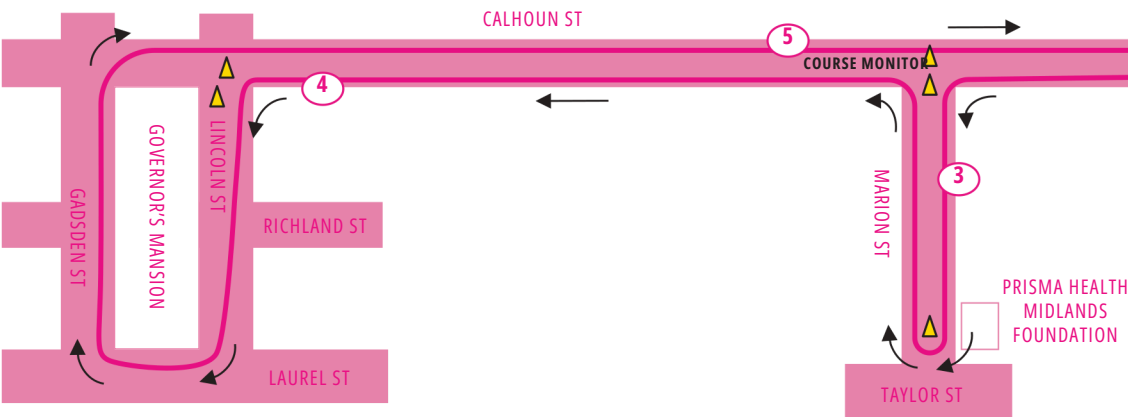

# WALK FOR LIFE & FAMOUSLY HOT PINK 10K + 5K

## FAMOUSLY HOT PINK 10K ROUTE

August 2025 by Ken Lowden  
RunOnSC@yahoo.com

**ELEVATION**

Start:	79.3 m
Finish:	76.5 m
Highest:	93 m
Lowest:	66 m

© Prisma Health Midlands Foundation, 2025 All rights reserved