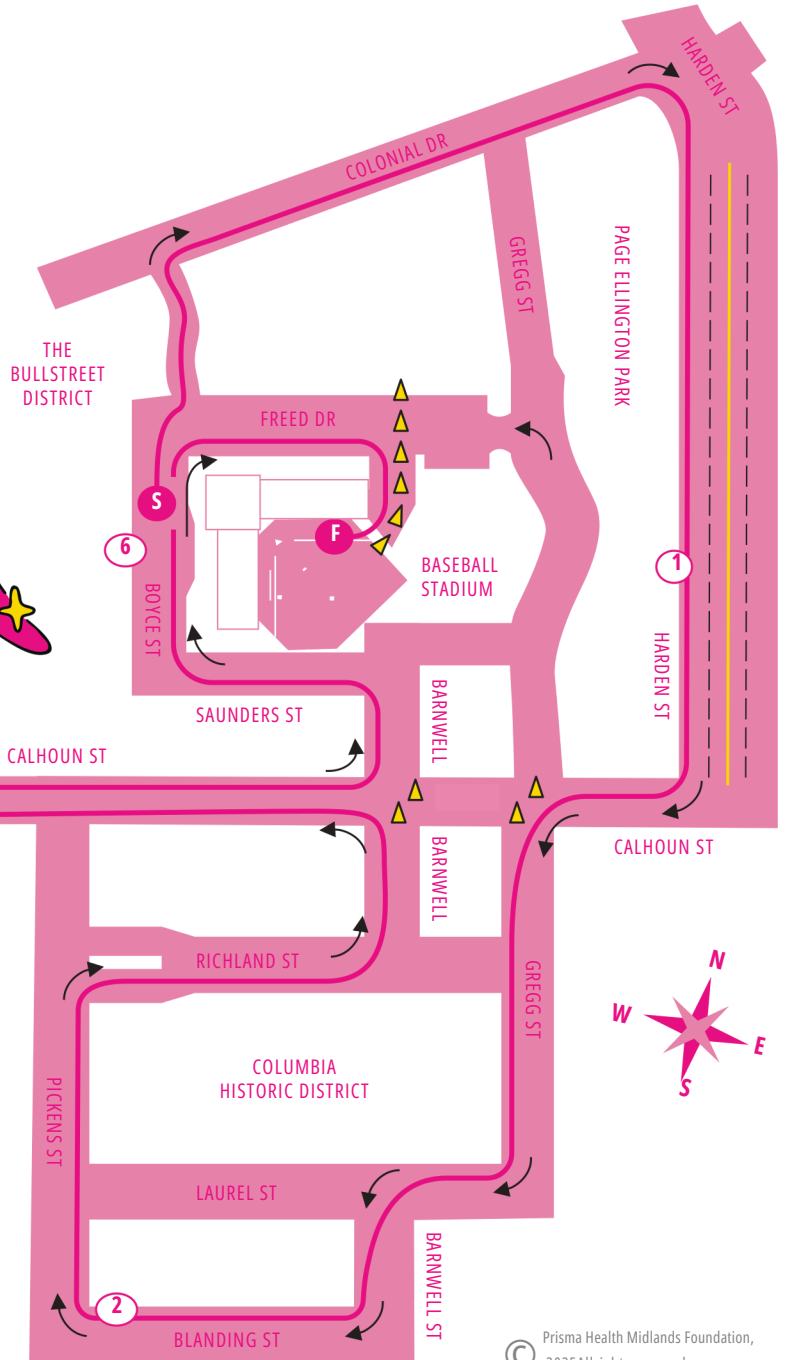

# WALK FOR LIFE & FAMOUSLY HOT PINK 10K + 5K

## FAMOUSLY HOT PINK 10K ROUTE

August 2025 by Ken Lowden  
RunOnSC@yahoo.com

**ELEVATION**

Start:	79.3 m
Finish:	76.5 m
Highest:	93 m
Lowest:	66 m

© Prisma Health Midlands Foundation, 2025 All rights reserved